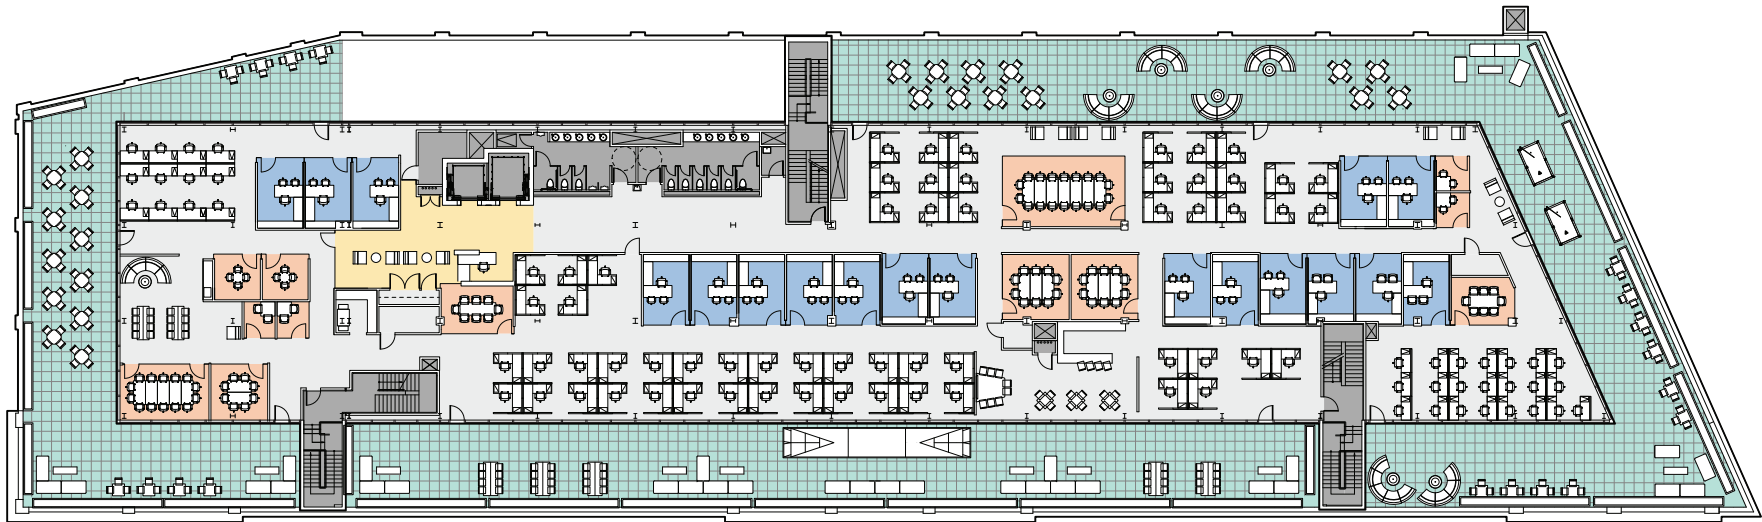

TEST FITS

GLASS BOX ADDITION - TRADITIONAL LAYOUT

Office Area	24,393 RSF
Terrace Area	11,745 SF

Office Elements	Quantity
Offices	18
Workstations	94
Conference Rooms	9
Focus Rooms	4
Total Seat Count:	112
Area Per Seat	218 RSF
Maximum Allowable Seats on Floor	360

Legend	
■	Private Offices
■	Conference & Huddle Rooms
■	Amenity Areas
■	Terrace