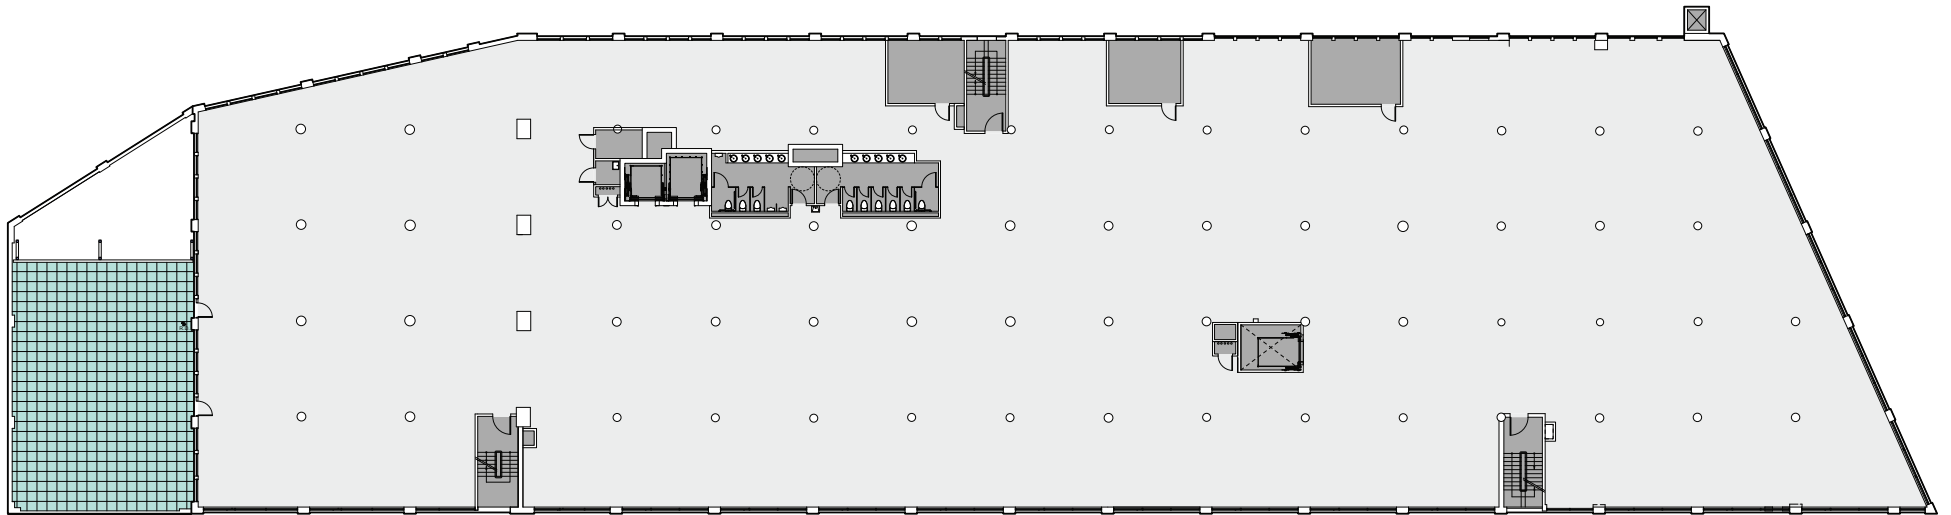

FLOOR PLANS

FLOOR TWO

Office Area	44,266 RSF
Terrace Area	1,939 SF

Legend	
	Office Area
	Terrace
	Core Elements