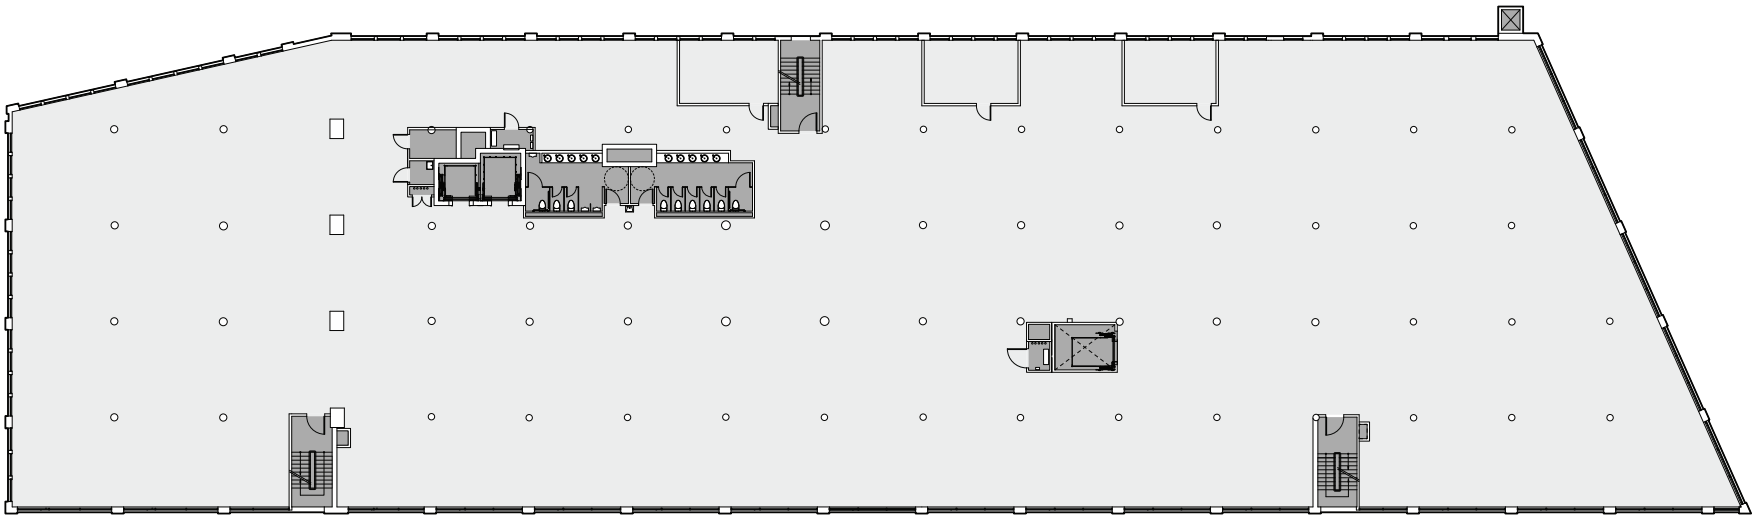

FLOOR PLANS

FLOOR THREE

Office Area	44,241 RSF
Terrace Area	0 SF

Legend	
	Office Area
	Terrace
	Core Elements