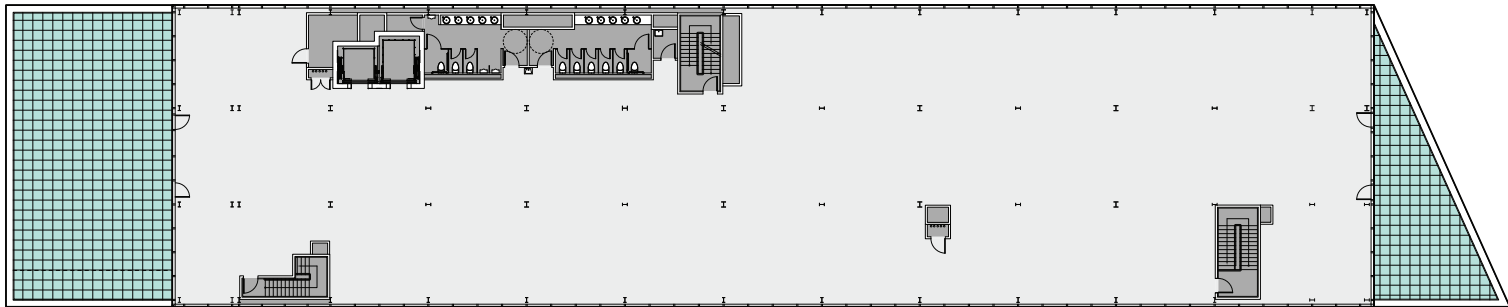

FLOOR PLANS

FLOOR FIVE

Office Area	20,380 RSF
Terrace Area	3,078 SF

Legend	
	Office Area
	Terrace
	Core Elements